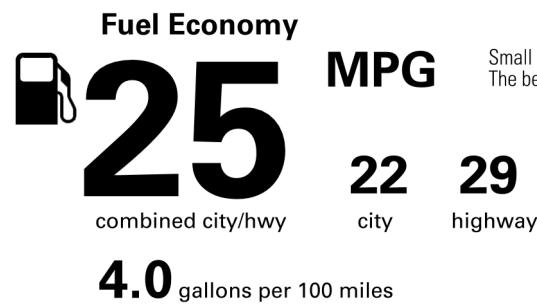

Not Original - Copy

Created on 2026-03-07 11:22:24 (UTC)

EPA DOT Fuel Economy and Environment

Gasoline Vehicle

You spend \$4,000
 more in fuel costs over 5 years compared to the average new vehicle.

Annual fuel COST