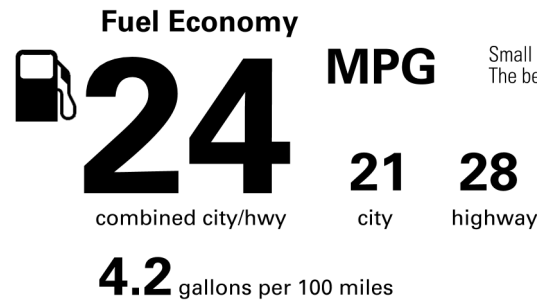

Not Original - Copy

Created on 2026-03-26 10:23:53 (UTC)

EPA DOT Fuel Economy and Environment

Gasoline Vehicle

Small SUVs range from 14 to 125 MPG. The best vehicle rates 146 MPGe.

You spend \$4,500
 more in fuel costs over 5 years compared to the average new vehicle.