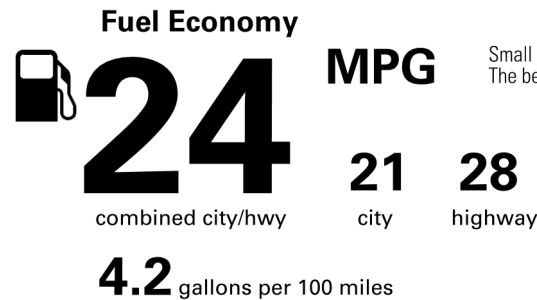

Not Original - Copy

Created on 2026-03-19 20:22:29 (UTC)

EPA DOT Fuel Economy and Environment

Gasoline Vehicle

Small SUVs range from 14 to 125 MPG. The best vehicle rates 146 MPGe.

You spend \$4,500
 more in fuel costs over 5 years compared to the average new vehicle.