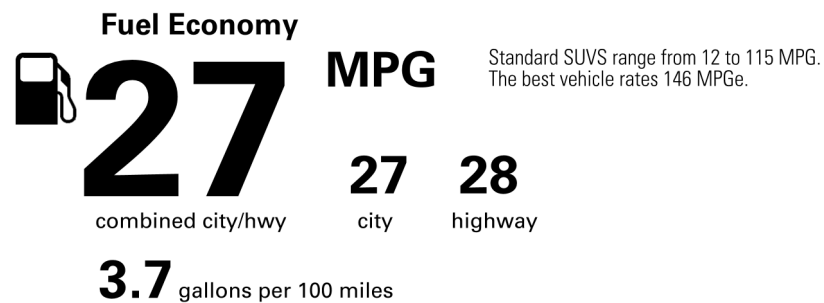

Not Original - Copy

Created on 2026-05-28 17:22:55 (UTC)

EPA DOT Fuel Economy and Environment

Gasoline Vehicle

You spend \$3,000
 more in fuel costs over 5 years compared to the average new vehicle.

Annual fuel COST
\$2,300