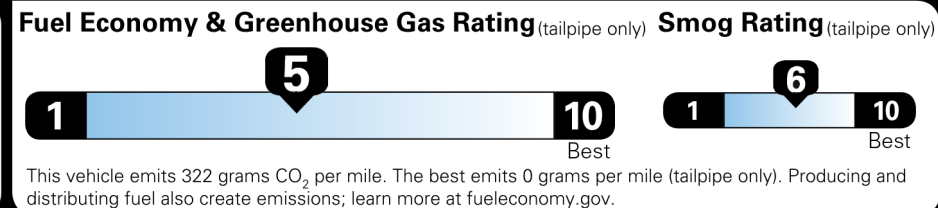

Not Original - Copy

Created on 2026-05-28 17:22:55 (UTC)

EPA DOT Fuel Economy and Environment

Gasoline Vehicle

You spend \$3,000
 more in fuel costs over 5 years compared to the average new vehicle.

Annual fuel COST
\$2,300