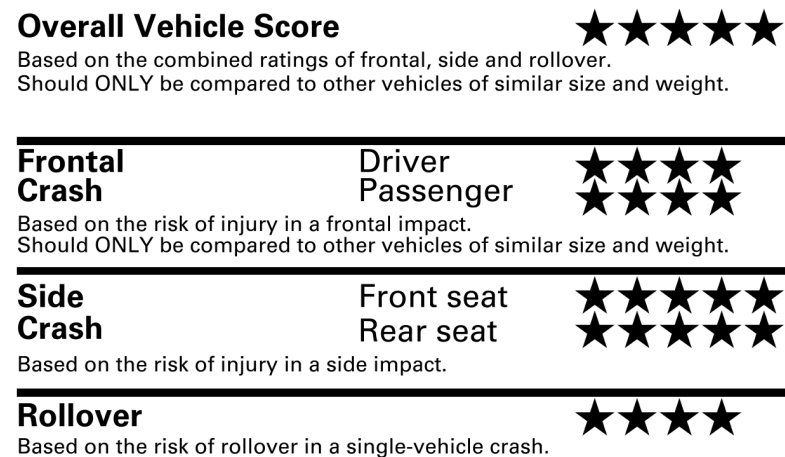

GOVERNMENT 5-STAR SAFETY RATINGS

Star ratings range from 1 to 5 stars (★★★★★) with 5 being the highest.
Source: National Highway Traffic Safety Administration (NHTSA)
www.safercar.gov or 1-888-327-4236

†Manufacturer's suggested retail price excludes delivery processing and handling fees, license and title fees, applicable federal, state and local taxes, and dealer and distributor options and accessories.

LEXUS IS PLEASED TO OFFER THE FOLLOWING OWNER SUPPORT PACKAGE WITH EACH NEW LEXUS

- 24-hour, 365-days/yr., roadside assistance plan
- 1st and 2nd scheduled maintenance services
- Limited reimbursement for certain emergency breakdowns

An extended service contract may be available for this vehicle. Ask dealer for details.

LML1E1N2S0F0W1

722 L089