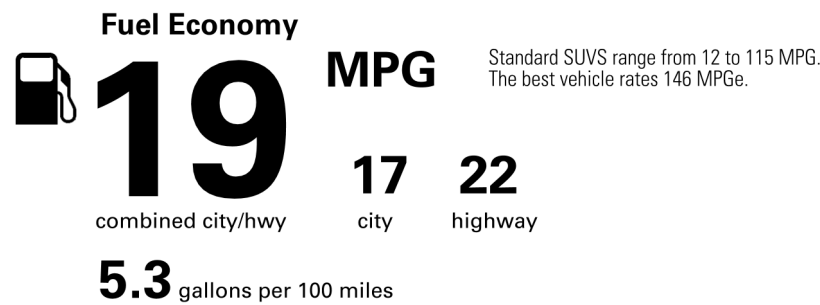

STANDARD EQUIPMENT UNLESS REPLACED BY INSTALLED OPTIONS

LX 600 Luxury 4WD

Mechanical & Performance

- * 3.4L V6 Twin Turbo Engine with 409 HP
- * 10-Speed Automatic Transmission
- * 8,000-lb Towing Capacity with Integrated Tow Hitch
- * Crawl Control with Turn Assist
- * Active Height Control
- * Multi-Terrain Select
- * Adaptive Variable Suspension

\$116,000.00

Not Original - Copy

EPA DOT Fuel Economy and Environment

Gasoline Vehicle

You spend \$8,000 more in fuel costs over 5 years compared to the average new vehicle.

Annual fuel cost \$3,300

Actual results will vary for many reasons, including driving conditions and how you drive and maintain your vehicle. The average new vehicle gets 29 MPG and costs \$8,500 to fuel over 5 years. Cost estimates are based on 15,000 miles per year at \$4.15 per gallon. MPGe is miles per gasoline gallon equivalent. Vehicle emissions are a significant cause of climate change and smog.